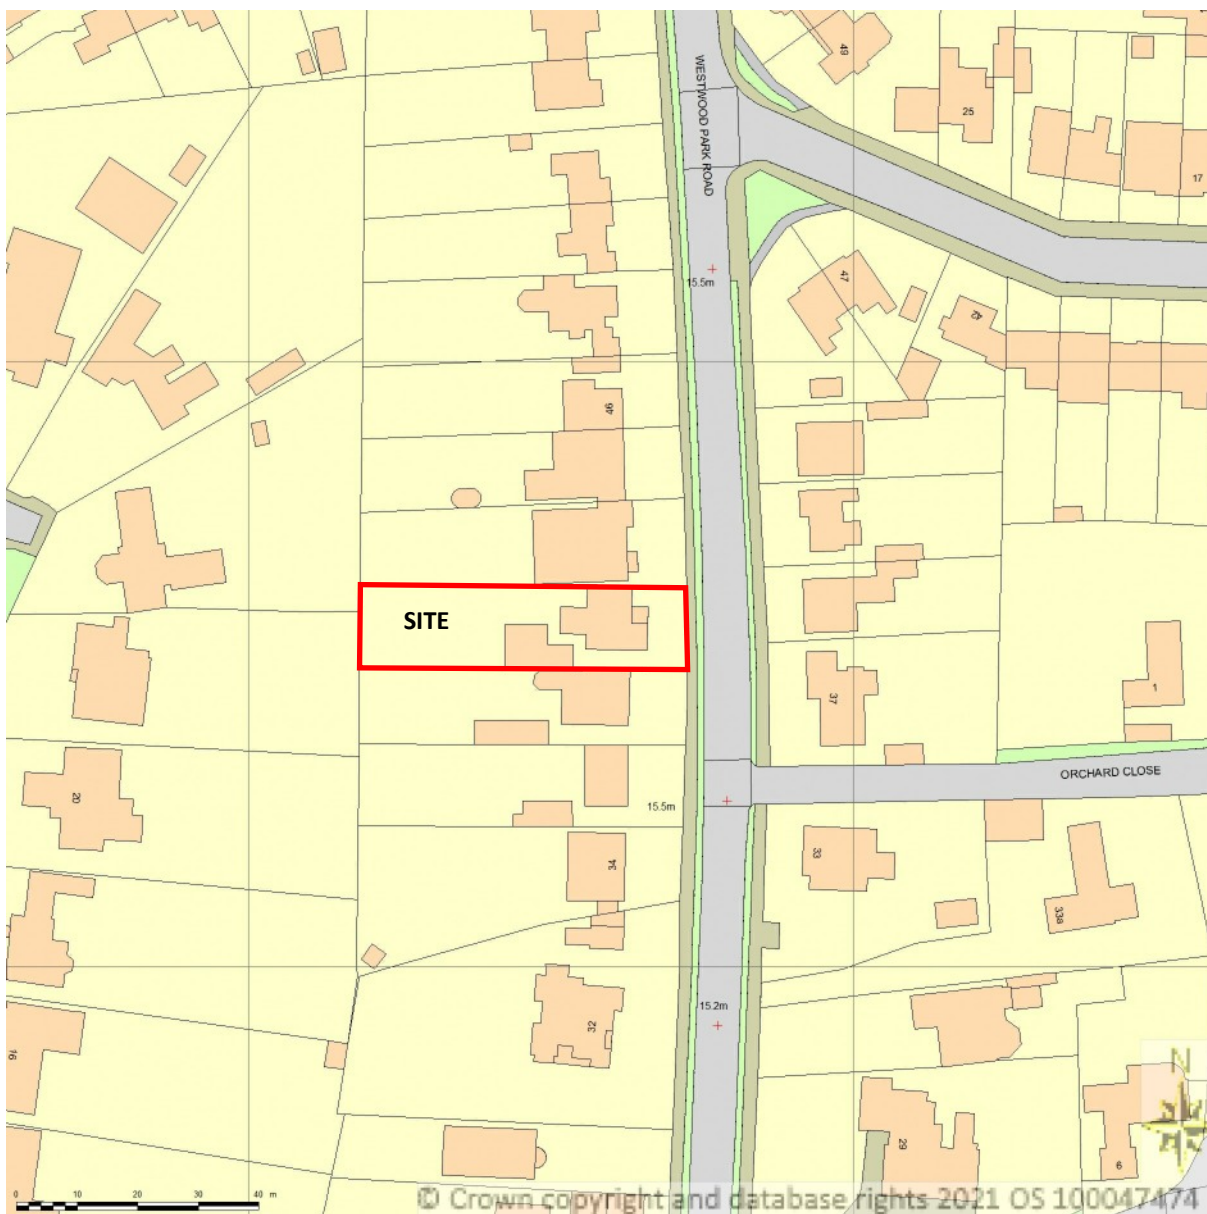

SITE LOCATION PLAN  
AREA 4 HA  
SCALE: 1:1250 on A4  
CENTRE COORDINATES: 517660 , 299058

Supplied by Streetwise Maps Ltd  
www.streetwise.net  
Licence No: 100047474  
12:07:48 13/05/2021

This page is intentionally left blank